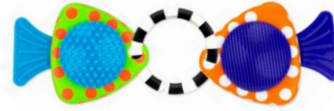

Age: 3+ months

80755 Tootin' Tuna

- Each fish creates a different sound when squeezed
- external variety fosters tactile exploration which enhances brain activity
- Soft textured tail is great for mouthing
- Link together with textured black and white ring