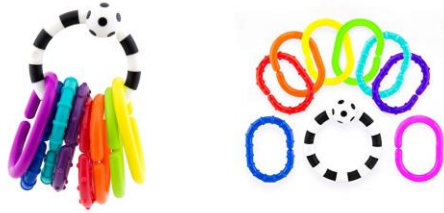

Sensory
play

Age: 0+ months

80645 Peek & Pull Giggle Guy

- Encourage peek a boo
- Provides texture and exploration
- Fits onto car seat or mobiles

Age: 0+ months

80660 Boppin' Birdie

- Colourful knotties encourage exploration and tactile sensitivity
- Bright colours and bold patterns are visually appropriate
- Symmetrical face and body has a calming effect on babies
- Gentle chime sounds teach baby cause & effect
- Repositionable straps allow for on-the-go fun

Age: 0+ months

80662 Robbin Rascal Ball

- Colourful ribbons on the rascal
- Encourage exploration
- Provides textural element development and sensitivity

Age: 0+ months

80044 Ring o Links

- Provides visual stimulation
- Inspires touch
- Bright colours
- Multi textured links
- Use to hold other toys
- 9 pc set

Age: 0+ months

80676 Peek-a-Boo Beads Rattle

- Different surfaces stimulate baby's sense of touch and teach them to recognize new objects
- rattle flexes 180° providing the perfect challenge for little hands
- Contrasting black & white beads stimulate baby's developing vision and awaken auditory awareness

Age: 6+ months

80760 Sort N' Spin Shape Sorter

- Put all the shapes in, press the plunger on top, and watch as the cover spins up and opens
- Different materials and surfaces stimulate baby's sense of touch and teach them to recognize new objects
- Easy to store! All four shapes store neatly inside the shape sorter