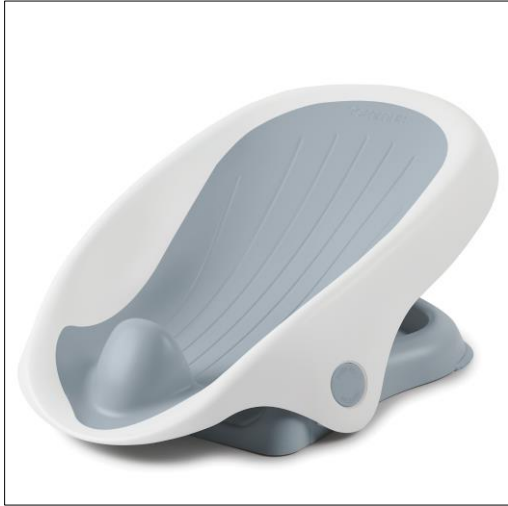

# SLEEP SOOTHERS

With Light and Sounds

## 06476A Slumber Bumble Bee

This soft, plush bumble bee companion is the perfect sleeping buddy for children of all ages. A calming starry sky display and a peaceful selection of sounds help relax and soothe baby to sleep.

- 5 meditative songs and nature sounds
- Calming starry sky display can be projected on ceiling and walls of baby's room
- Select from rhythmic light show or relaxing individual colours
- 15, 30, 45 minute auto shut-off
- 3 level volume control

- For use in 3 locations: on the counter, in the sink, and in the tub
- 3-position adjustable recline and folds flat for storage
- Clean Rinse design allows water to flow easily into the sink and keep countertop dry
- Quick-drying soft material provides maximum comfort and easy cleaning and helps prevent mould & mildew
- From birth until sitting up unassisted (20 pounds; 13 pounds maximum on countertop)