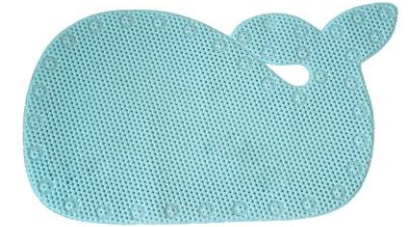

- Suitable from birth to 12 months
- Removeable newborn seat support
- Plug for easy drainage
- Soft removable soap holder
- Compact for easy storage

1576
1569
1538

Snuggletime Baby Bath Tub - Blue
Snuggletime Baby Bath Tub - Pink
Snuggletime Baby Bath Tub - Green

4867 Snuggletime Whale Potty - Grey

The Snuggletime Whale Potty is so cute, your toddler will want to give potty training a try! The perfect potty training companion.

Features:

- Comfortable backrest
- Removable waste container
- Integrated splash guard to prevent spills
- Convenient lid to close when not in use
- Sturdy anti-slip rubber base
- Age Group: 12 to 24 Months

Bath time

5246 Snuggletime Bath Mat and Knee Cushion

The Snuggletime Bath Mat and Knee Cushion is anti slip and ideal for bathing wiggly toddlers and small children who enjoy playtime at bathtime.

- - Super soft spongy bath mat
- - Suction pads secure the mat firmly in place on the smooth surface of the bath
- - Non-slip and gentle on baby's skin
- - Padded knee cushion for comfort